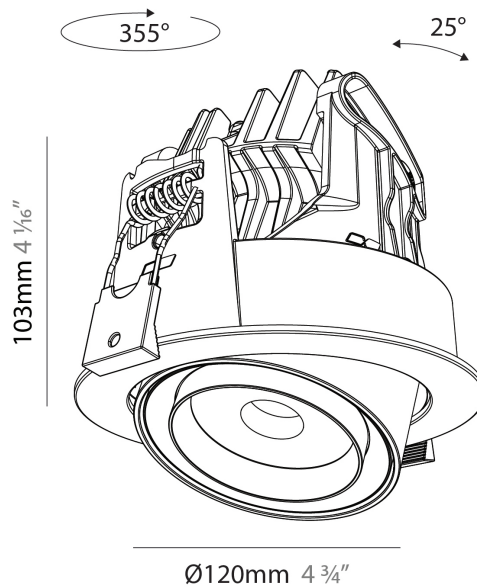

GENERAL

Series: Centriq
Subseries: Centriq Round Flex Adjustable
Brand: Prolicht
Division: Architectural
Mounting Type: Recessed
Mounting Location: Ceiling
Subcategory: Spots

PHYSICAL

Shape: Cylinder
Diameter (mm): 120
Diameter (in): 4 ¾
Height (mm): 105
Height (in): 4 ⅛
Min. Recessing Depth (mm): 120
Min. Recessing Depth (in): 4 ¾
Light Distribution: Adjustable / Direct
Weight (kg): 0.666
Fixture Finish: SSR / BKV / CWI / CRY / HAB / UFT / ITA / RUA / FTG / MYG / LOD / PUS / FRO / FUP / KIA / POP / BLS / SPG / MEY / GOH / GUM / CHC / COM / ABZ / JAG / OBR / MOS / ROR
Fixture Material: Aluminum
Cut-out Measurements: Dia. 112mm / 4 7/16"

ELECTRICAL

Lamp Type: LED (Zhaga Standard)
Input Wattage (W): 20.5
Total Output Wattage (W): 18.1
Dimming: Tri-Mode (Non-Dimming and Phase Dimming (120Vac only) and 0-10V Dimming)
Driver Included: Yes
Driver Location: Recessed Housing
Driver Type: Constant Current - Universal
Driver Class: Class 2
Housing: ENCP 3
Input Voltage (V): 120 - 277
Constant Current (MA): 500

LED

Color Temperature (°K): 2700 / 3000 / 3500 / 4000
Max. Delivered Lumen (lm): 1201 / 1294 / 1346 / 1373
Nominal Lumen (lm): 1668 / 1797 / 1869 / 1907
CRI: >90 CRI
Lamp Life (hrs): 50000

OPTICAL

Beam Angle: 18 - 46
Adjustability: Rotational 350° / Tilt 25°

RATINGS AND CERTIFICATIONS

Certified By: CSA Certified to UL and CSA Standards
IP rating: IP20